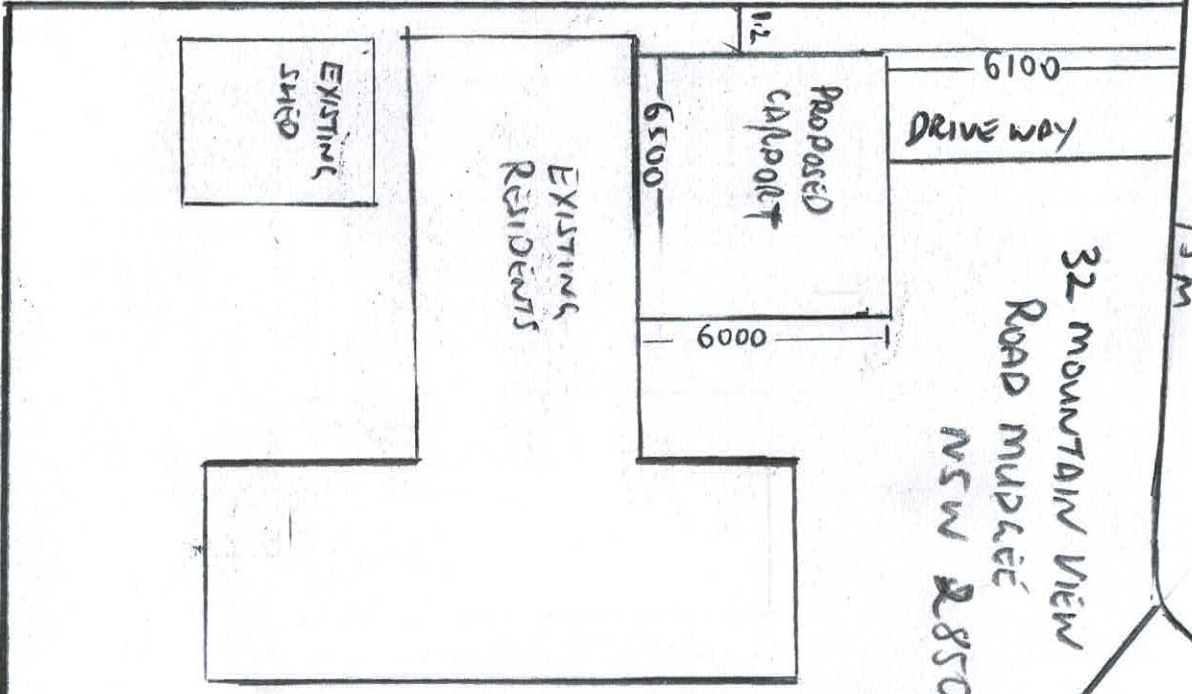

PROPOSED

6.5 X 6 X 2.7

GABLE ROOF

CARPENT

ON PILLS ONLY

NO EARTHWORKS

PROPOSED

36m

LOT 30

DP 262863

Block size 1045 m²

26m

25m

MIDWESTERN SHEDS
2A Sydney Road Mudgee
6372 9600 - 0407 060499