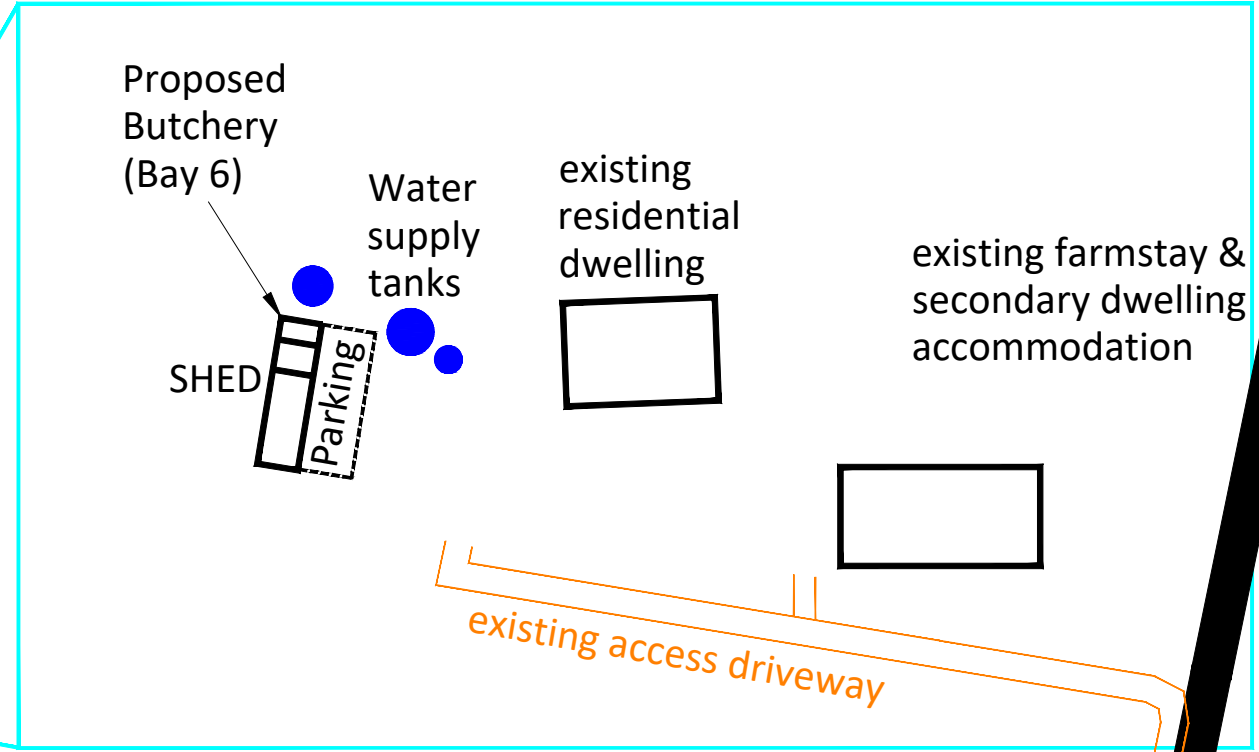

MGA94

N.B:
 see plan KS-24-11-10 for
 Bay 6 floor plan

Kingdom Surveyors Pty. Ltd.

PO Box 269, Gulgong, NSW, 2852
ABN: 42 623 312 774

Name	Date
DRN: TM	14/10/2024
CKD:	
APP:	
SCALE:	NOT TO SCALE

Title	SITE PLAN Farm Butchery
DRAWING NUMBER	KS-24-10-14
REV	0